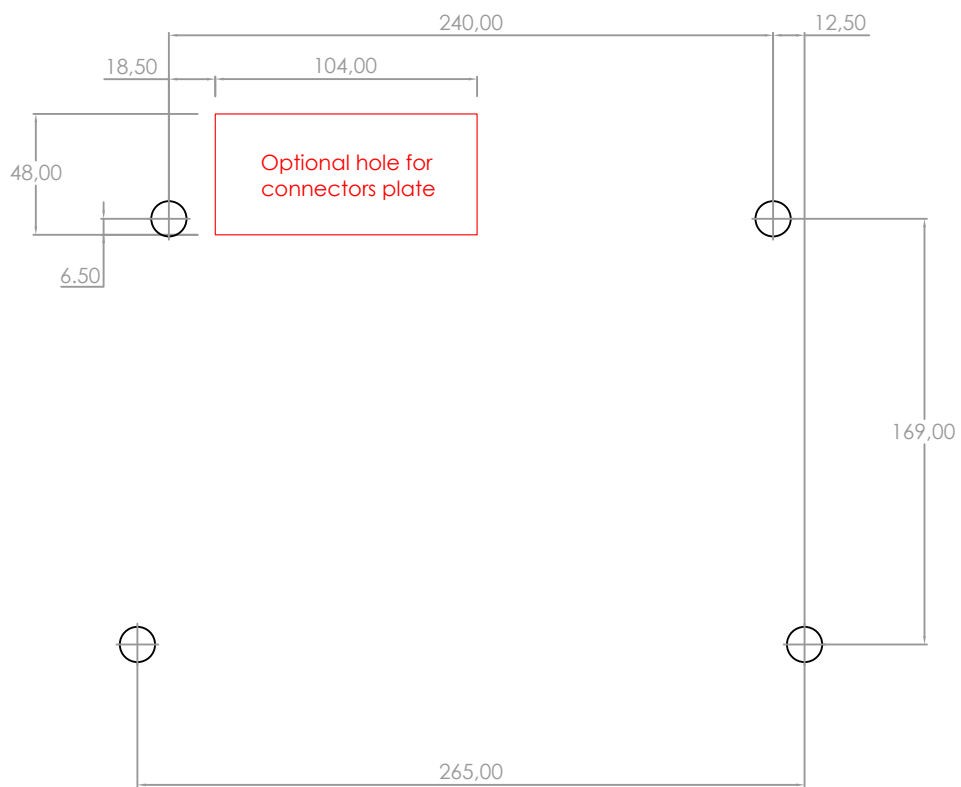

Back

Front

Scale 1:3
Gaia 10 V09

Dimensions in millimeters